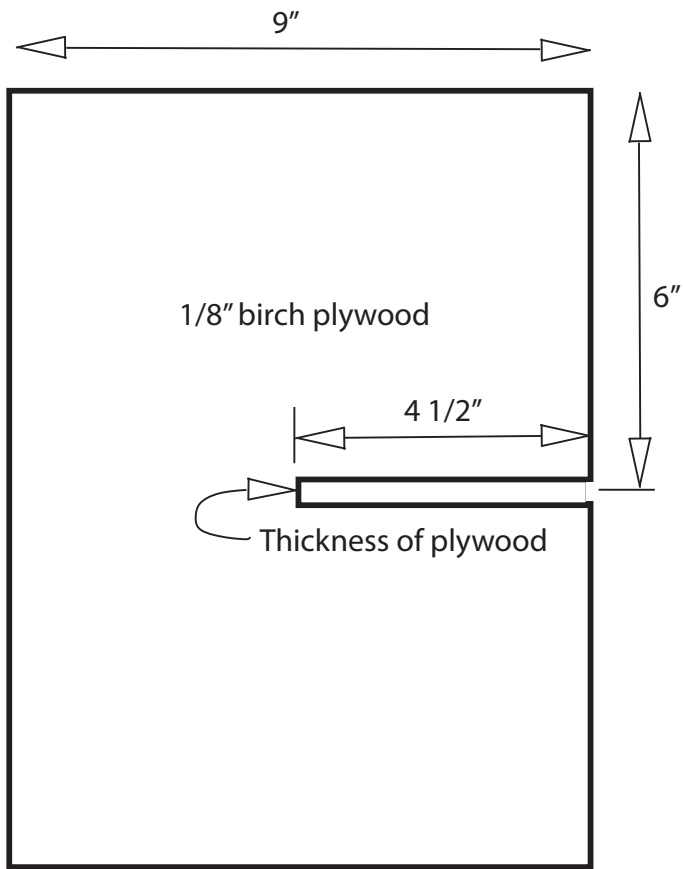

# Shakuhachi score stand for letter size paper, both vertical and horizontal

non-slip shelf liner material 1"x9"  
glued on with rubber cement