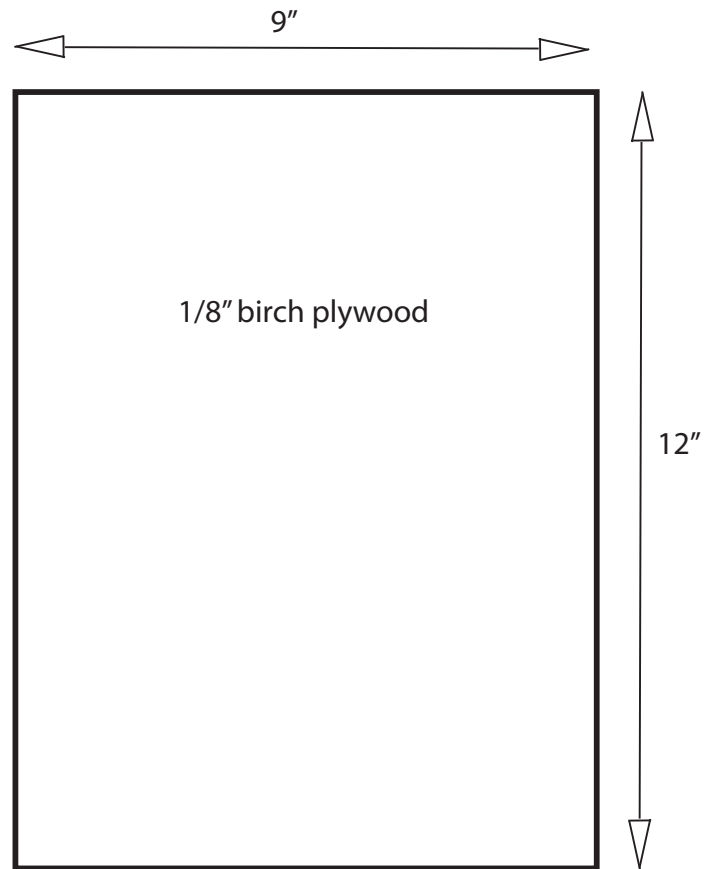

# Shakuhachi score stand for letter size paper, both vertical and horizontal

non-slip shelf liner material 1"x9"  
glued on with rubber cement